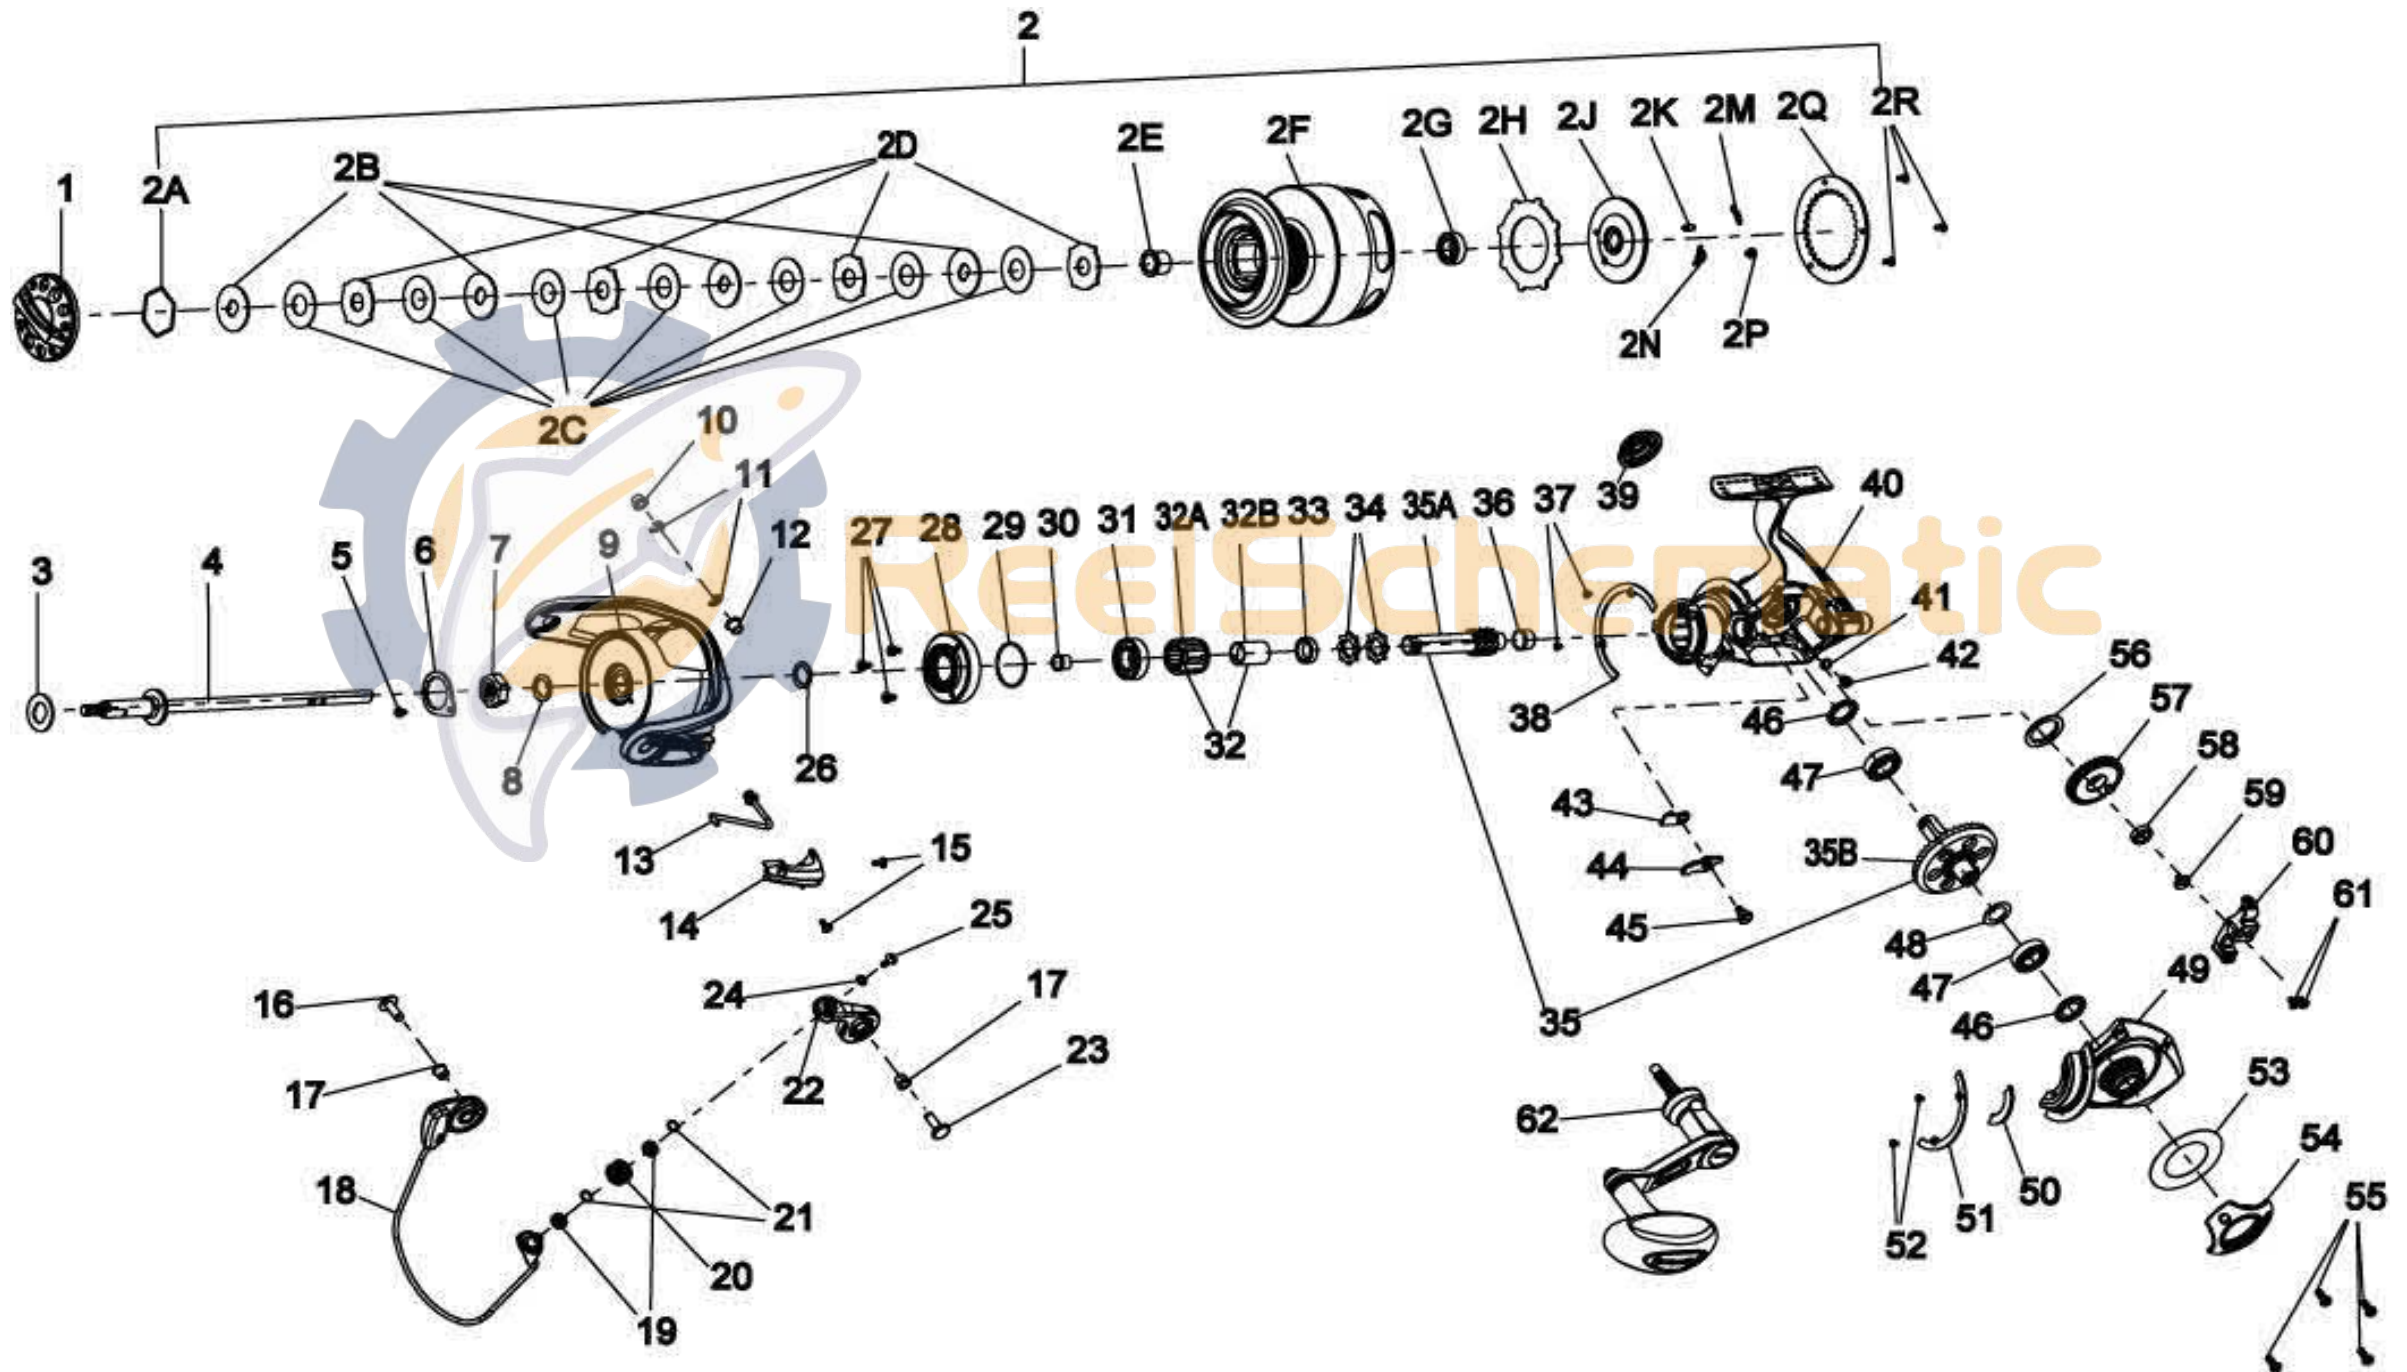

QUANTUM®

CSP120PTSE

CSP120PTSE

Quantum CSP120PTSE Spinning Reel Part List

Key #	Description	Part No.	Qty.	Key #	Description	Part No.	Qty.
1	Drag Knob Assembly	RAB332-01	1	27	Screw	JX107-03	3
2	Spool Kit Includes	UAB421-01	1	28	Ball Bearing Holder Assembly	RAB3190-01	1
	2A - Retaining Ring	RAB038-01	1	29	O-Ring	VBP164-01	1
	2B - Drag Washer "D"	RAB080-01	4	30	Pinion Bushing "Top"	TAB214-01	1
	2C - Drag Washer "B"	RAB033-01	7	31	Pinion Ball Bearing	DP058-02	1
	2D - Drag Washer "A"	RAB081-01	4				
	2E - Spool Bushing	RAB022-01	1	32-A	One Way Clutch	VBP063-01	1
	2F - Spool	UAB021-01	1	32-B	Clutch Sleeve	TAB139-01	1
	2G - Spool Ball Bearing	CP058-03	1	33	Spacer	TAB141-01	1
	2H - Key Washer	UAB033-01	1	34	Ratchet	TAB060-01	2
	2J - Magnum Drag Plate	TAB039-01	1				
	2K - Spool Click Spring Holder	SAB114-01	1	35-A	Pinion	TAB011-01	1
	2M - Spool Click Spring	RAB069-01	1	35-B	Drive Gear Assembly	TAB312-01	1
	2N - Click Claw	RAB103-01	1	36	Pinion Bushing "Bottom"	VBQ058-01	1
	2P- Click Claw Pin	VBP114-01	1	37	Screw	CF107-02	2
	2Q - Magnum Drag Retainer	TAB225-01	1	38	Breaking Pad "A"	TAB145-01	1
	2R - Screw	HX107-04	3	39	Handle Screw Cap	RAB054-02	1
3	Spool Adjust Washer	RAA065-01	1	40	Body Assembly	TAB301-01	1
4	Main Shaft Assembly	TAB315-01	1	41	Washer	TAB048-01	1
5	Screw	JX125-01	2	42	Drain Cap	TAB238-01	1
6	RotorNut Retainer	TAB118-01	1	43	AR Pawl Pad	TAB122-01	1
7	Rotor Nut	TAB006-01	1	44	Anti Reverse Pawl	TAB063-01	1
8	Washer	RAB110-01	1	45	AR Pawl Screw	TAB111-01	1
9	Rotor Assembly	TAB309-01	1	46	Seal	TAB262-01	2
10	Rotor Bushing	RAB106-02	1	47	Ball Bearing	CF017-02	2
11	E-Clip	KQ034-01	1	48	Drive Gear Adjust Washer	DF035-01	1
12	Rotor Bushing	RAB106-01	1	49	Side Cover	TAB023-01	1
13	Kick Lever Unit	TAB419-01	1	50	Seal - Side Cover	TAB254-01	1
14	Rotor Cover	TAB087-01	1	51	Breaking Pad "B"	TAB140-01	1
15	Rotor Cover Screw	QW053-04	2	52	Screw	CF107-02	2
16	Pin	RAB042-02	1	53	Side Cover Cosmetic Washer	TAB075-01	1
17	Bushing	SAB106-01	2	54	Side Cover Cosmetic Ring	TAB142-02	1
18	Bail Assembly	TAB347-01	1	55	Side Cover Screw	VBP057-03	4
19	Ball Bearing	CT157-02	2	56	O/S Gear Bushing	UAB158-01	1
20	Line Roller	RAB004-01	1	57	O/S Gear Assembly	TAB353-01	1
21	Line Roller Washer	RAB102-01	2	58	O/S Gear Ball Bearing	CH027-01	1
22	Arm Lever Assembly	TAB307-01	1	59	O/S Gear Screw	VAB111-01	1
23	Pin	RAB042-01	1	60	O/S Slider Assembly	TAB325-01	1
24	Washer	VBP167-01	1	61	Main Shaft Screw	RQ100-01	2
25	Screw	BAA108-02	1	62	Handle Assembly	TAB318-01	1
26	Washer	XAB110-01	1